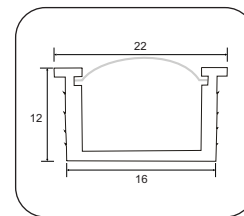

AL-515A
LEAL-515 Section with
Cover Cap