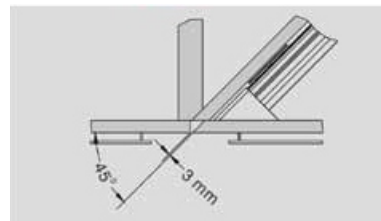

Drawer Front, Back & Bottom Dimension (mm)

'M' Height