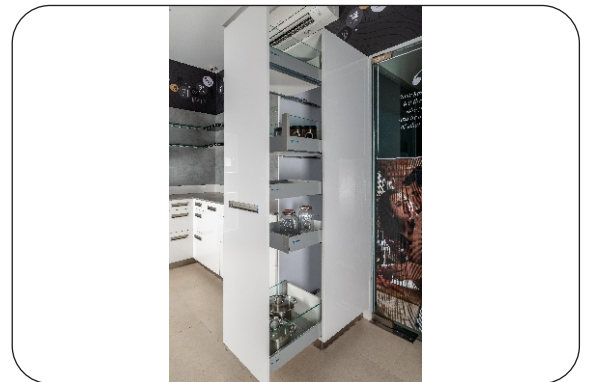

Tall Unit Width 450mm-600mm
Side Glass Version | Load Capacity 40kg
(1 Set-'M' Drawer, 2 Set-'D' Drawer, 1 Set-'M' Inner Drawer,
1 Set-'D' Inner Drawer) (Without Glass)
TA-2024.60 (500mm)