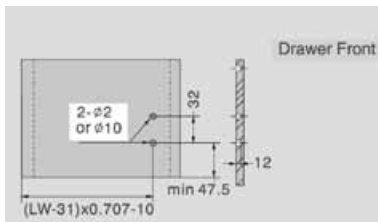

Drawer Front, Back & Bottom Dimension (mm)

'M' Height