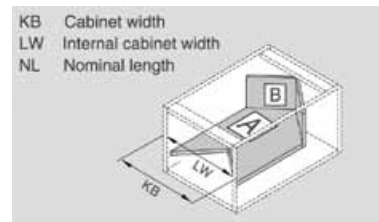

Drawer Front, Back & Bottom Dimension (mm)

'M' Height