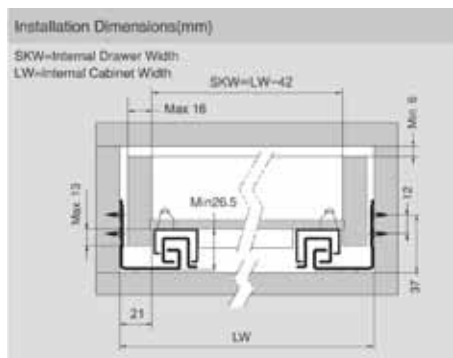

Installation Dimension (mm)