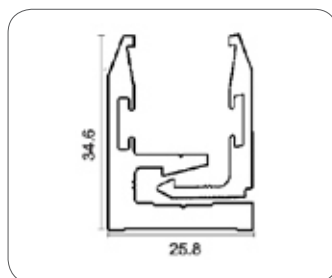

CURVE ALUMINIUM PROFILE FRAME

TA-1051
Curve Aluminium Profile
(Left + Right)

TA-1052
Horizontal Profile for Curve Profile
(Top & Bottom)

Twin Pro Glazing Profile

KT-32
Twin Pro Glazing Profile
(12mm glass)