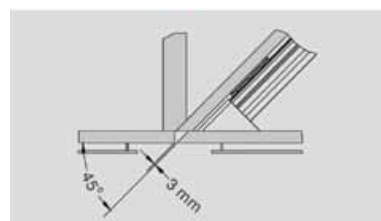

MOTION BOX-DRAWER SYSTEM (TECHNICAL DETAILS)

Corner Solution

Drawer Front, Back & Bottom Dimension (mm)

'M' Height

'D' Height