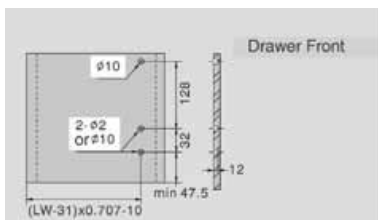

MOTION BOX-DRAWER SYSTEM (TECHNICAL DETAILS)

Corner Solution

Drawer Front, Back & Bottom Dimension (mm)

'M' Height

'D' Height