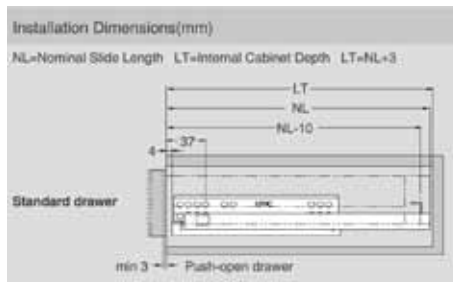

Installation Dimension (mm)