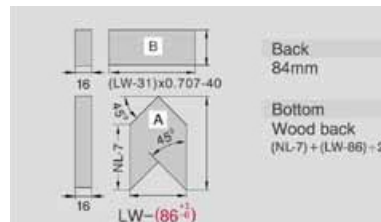

Drawer Front, Back & Bottom Dimension (mm)

'M' Height