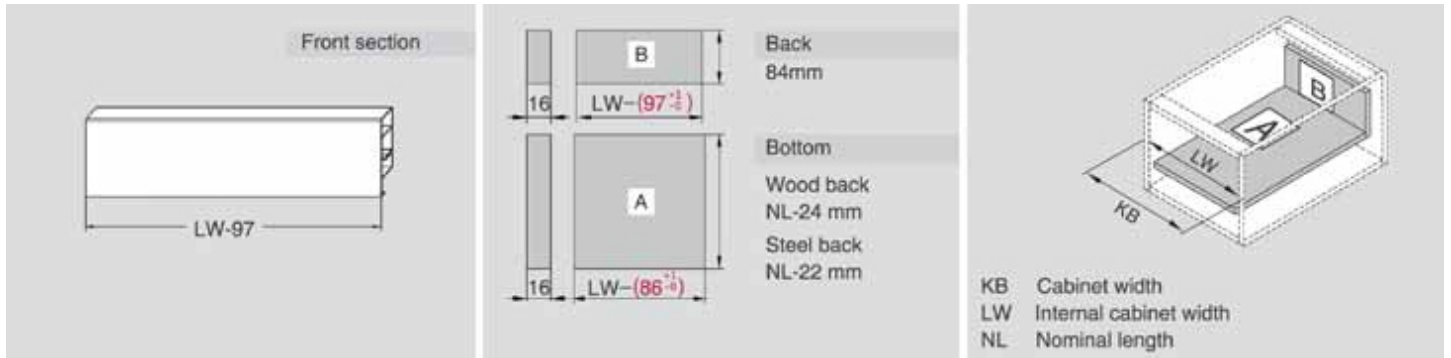

MOTION BOX-DRAWER SYSTEM (TECHNICAL DETAILS)

Drawer Front, Back & Bottom Dimension (mm)

'M' Height

'B' Height

'D' Height

MOTION BOX-DRAWER SYSTEM (TECHNICAL DETAILS)

Drawer Front, Back & Bottom Dimension (mm)

'M' Height Inner Drawer

'D' Height Inner Drawer

Corner Solution

Quaturis 'S' Corner Cabinet System
QS-01-Left | QS-02-Right
Size : 500mm x 900mm

MOTION BOX-DRAWER SYSTEM (TECHNICAL DETAILS)

Corner Solution