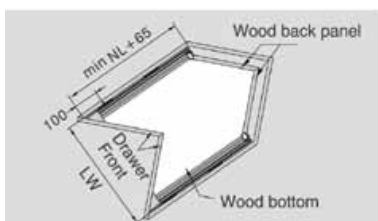

MOTION BOX-DRAWER SYSTEM (TECHNICAL DETAILS)

Corner Solution

Drawer Front, Back & Bottom Dimension (mm)

'M' Height

'D' Height