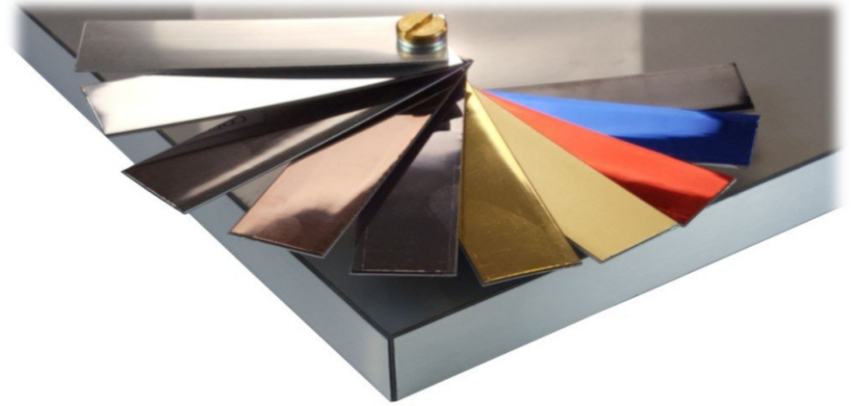

Product	Code	Description	Size	Finish
	TA-3001.04	Edge Band	23mm x 1mm	Glossy Gun Metal
	TA-3001.16			Mat Silver Greek Line
	TA-3001.22			Embossed Silver Greek Line
	TA-3011.01		43mm x 1mm	Glossy Silver
	TA-3031.55		55mm x 0.8mm	Frosty White
	TA-3033.22	PVC Edge Band	22mm x 2mm	Light Grey Chicago Concrete
	TA-3021.11	Inlay Profile With Adhesive Tape	8 mm	Mat Silver
	TA-3022.01	Inlay Profile With Adhesive Tape	7mm	Glossy Silver
	TA-3023.01	Inlay Profile	6.5mm	Glossy Silver
	TA-3023.13			Mat Copper
	TA-3023.21			Stainless Steel
	TA-3024.23	Inlay Profile Two Tone	10mm	Black + Glossy & Mat Silver Line