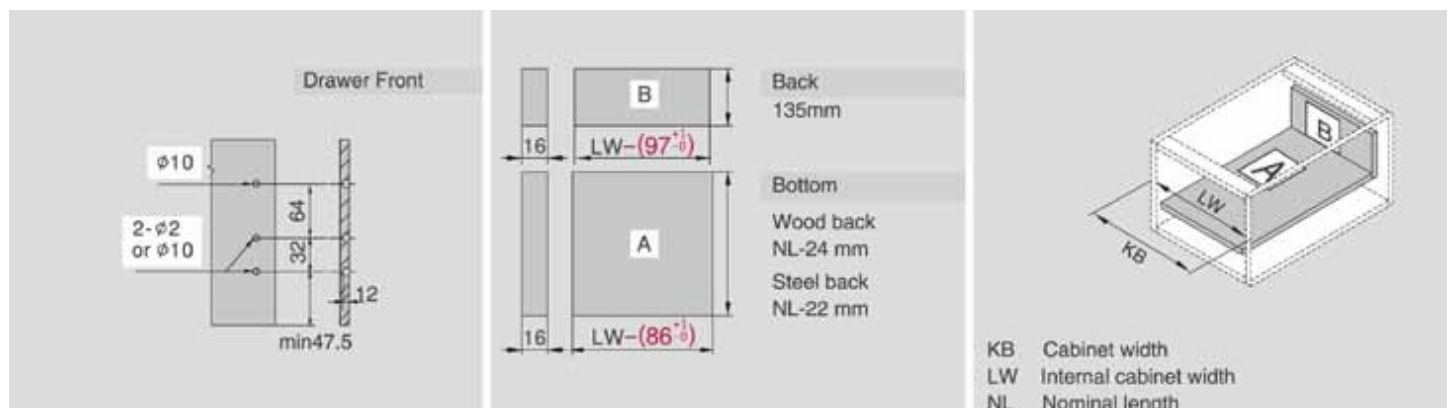

MOTION BOX-DRAWER SYSTEM (TECHNICAL DETAILS)

Drawer Front, Back & Bottom Dimension (mm)

'M' Height

'B' Height

'D' Height