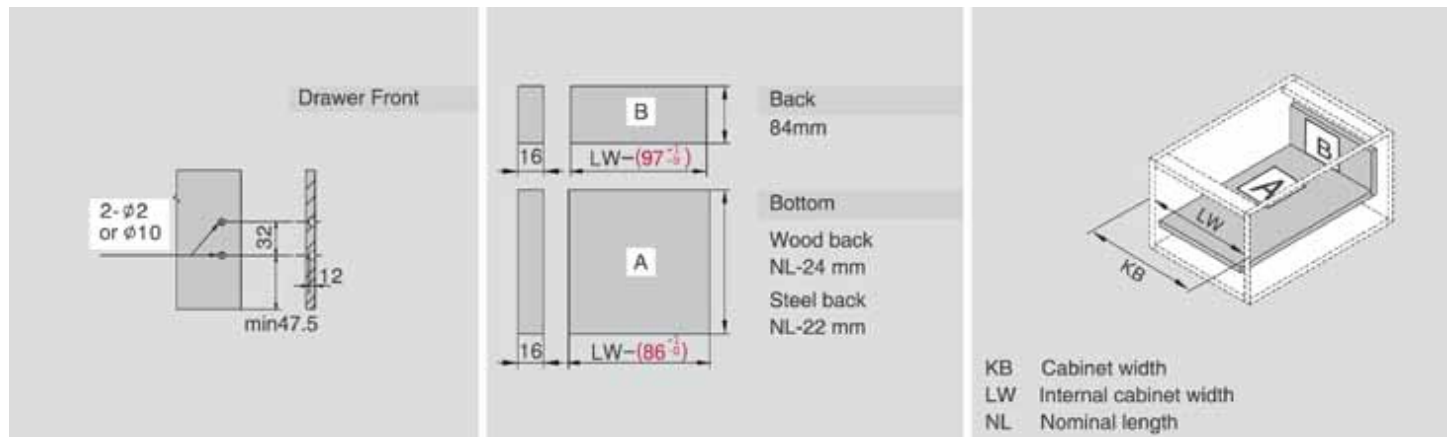

MOTION BOX-DRAWER SYSTEM (TECHNICAL DETAILS)

Drawer Front, Back & Bottom Dimension (mm)

'M' Height