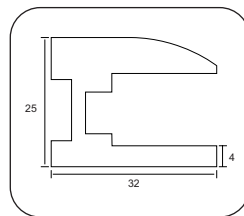

AL-511A
LEAL-511 Section with
Gasket for 12mm Glass