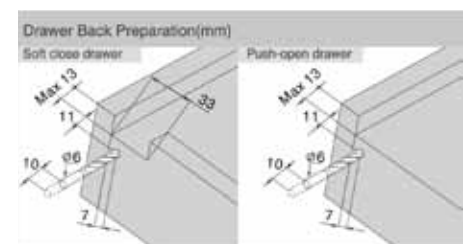

Installation Dimension (mm)