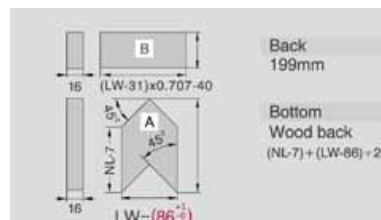

MOTION BOX-DRAWER SYSTEM (TECHNICAL DETAILS)

Corner Solution

Drawer Front, Back & Bottom Dimension (mm)

'M' Height

'D' Height