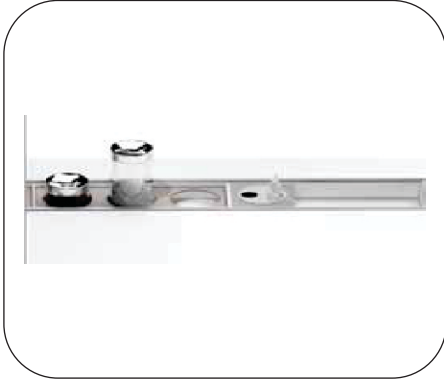

Low Depth Equipped Back Section

TA-1028
Equipped Back Section