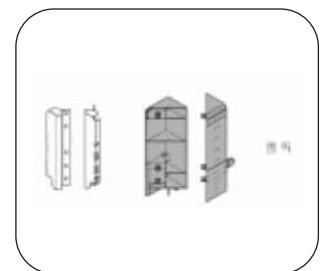

Corner Front Fixing Bracket
Type: 'D' Height
TA-2114