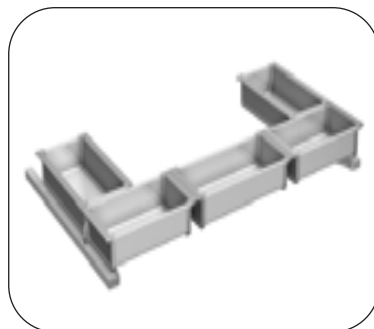

TA-470
Under Sink Organizer
Finish: Silver
W 814 x D 474 x H 475mm