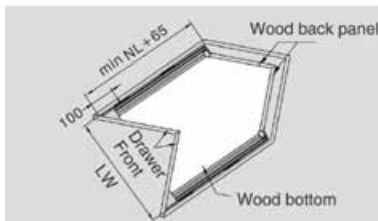

Drawer Front, Back & Bottom Dimension (mm)

'M' Height