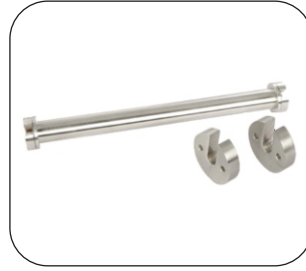

WARDROBE HANGING SYSTEM

SS-156
Eco Hanger
Finish: SS

SS-153
Coat Hanger
Finish: SS

SSAC-154
Coat Hanger
Finish: SS Acrylic

SS-155
Coat Hanger
Finish: SS Acrylic

MSPC-101
Coat Hook (Small / Big)
Finish: SS Ivory

BANGLE STAND

SS-132
Bangle Stand
Finish: SS
Size: 300mm, 400mm

SSAC-132
Bangle Stand
Finish: SS / Acrylic
Size: 300mm, 400mm

SS-133
Wall To Wall Bangle Stand
Finish: SS
Size: 300mm

SSAC-133
Wall To Wall Bangle Stand
Finish: SS / Acrylic
Size: 300mm