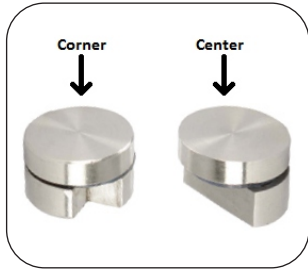

SS-134
Pull Out Bangle Stand
Finish: SS
Size: 300mm, 400mm

SSAC-134
Pull Out Bangle Stand
Finish: SS / Acrylic
Size: 300mm, 400mm

TIE ROD

SS-142
Long Tie Rod | Finish: SS
Size: 300mm, 375mm, 450mm

CP-142
Long Tie Rod | Finish: CP
Size: 300mm, 375mm, 450mm

CP-143
Tie & Belt Holder | Finish: CP
Size: 300mm, 375mm, 450mm

Belt Stand

SSAC-198
Pull Out Belt Stand
Finish: White

Wire Stay

SS-183
Cabinet Wire Stay
Finish: SS | Size: 250mm, 300mm

SHELF BUTTON, MIRROR BUTTON & KEY HOLES