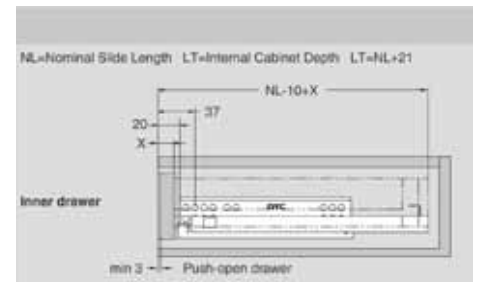

Installation Dimension (mm)