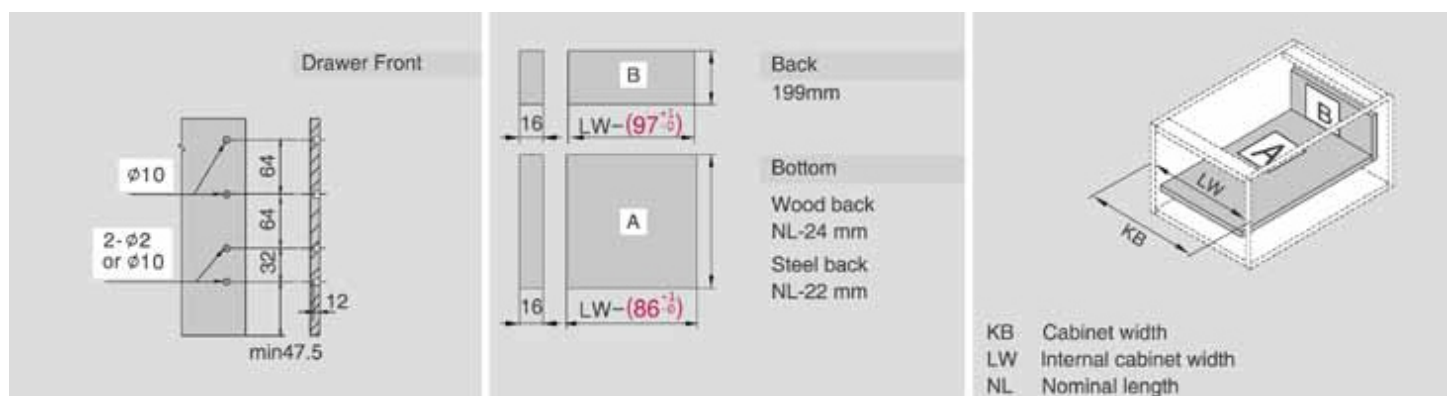

MOTION BOX-DRAWER SYSTEM (TECHNICAL DETAILS)

Drawer Front, Back & Bottom Dimension (mm)

'M' Height

'B' Height

'D' Height

MOTION BOX-DRAWER SYSTEM (TECHNICAL DETAILS)

Drawer Front, Back & Bottom Dimension (mm)

'M' Height Inner Drawer

'D' Height Inner Drawer

Corner Solution

Quaturis 'S' Corner Cabinet System
QS-01-Left | QS-02-Right
Size : 500mm x 900mm

MOTION BOX-DRAWER SYSTEM (TECHNICAL DETAILS)

Corner Solution