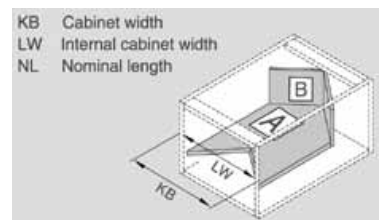

MOTION BOX-DRAWER SYSTEM (TECHNICAL DETAILS)

Corner Solution

Drawer Front, Back & Bottom Dimension (mm)

'M' Height

'D' Height