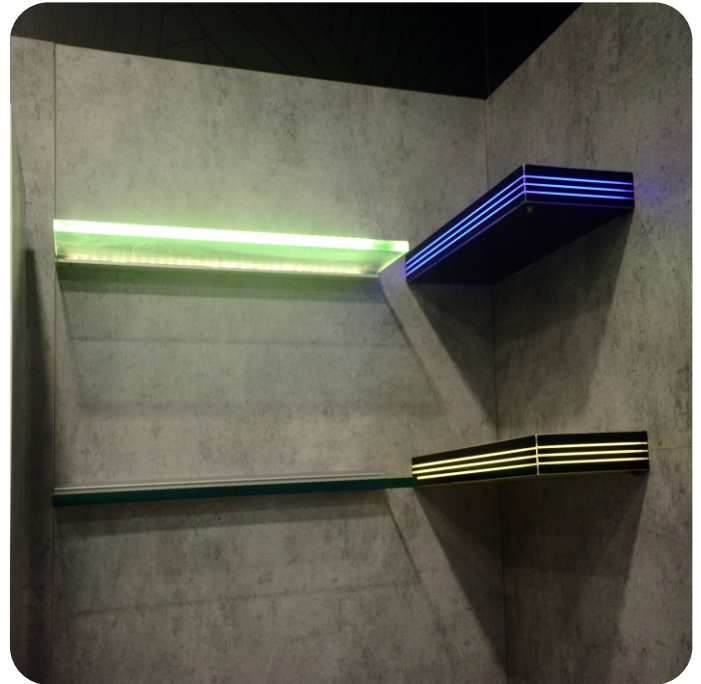

LEAL-504
Carcass LED Light
(Blue/White)
450mm,560mm,660mm
760mm,860mm,960mm