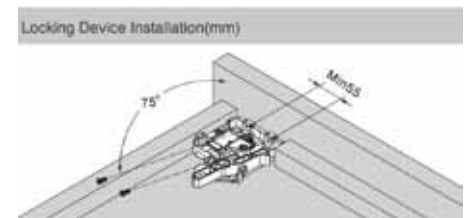

Installation Dimension (mm)