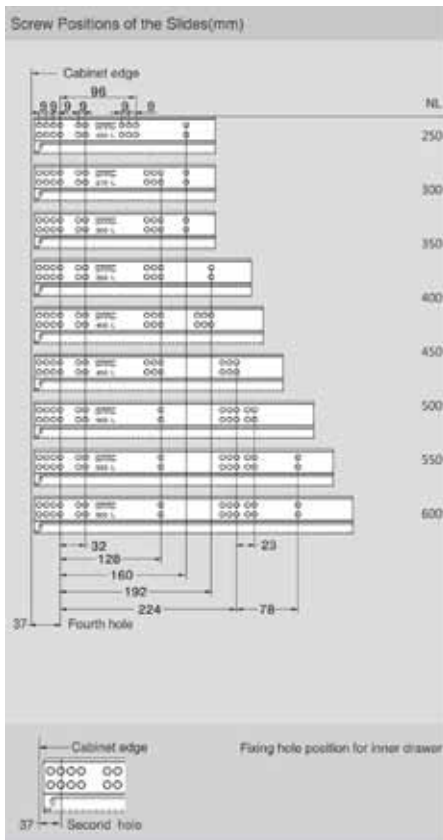

Installation Dimension (mm)