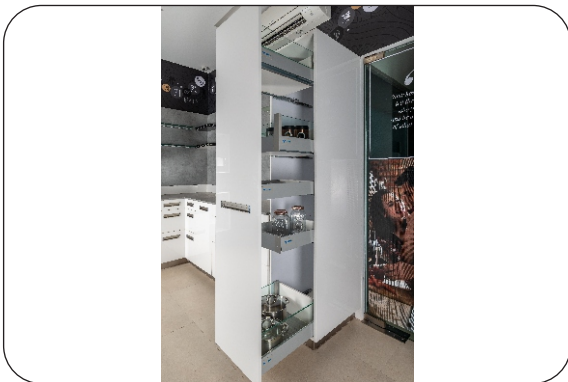

Tall Unit

Tall Unit Width 450mm-600mm
Side Rail Version | Load Capacity 40kg
(1 Set-'M' Drawer, 2 Set-'D' Drawer,
1 Set-'M' Inner Drawer, 1 Set-'D' Inner Drawer)
TA-2023.60 (500mm)