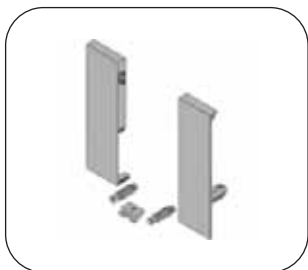

Square Gallery
TA-2104.50 (500mm)
TA-2104.55 (550mm)
TA-2104.60 (600mm)
TA-2104.65 (650mm)

Back Fixing 'M' Height Grey
TA-2103

Back Fixing 'B' Height Grey
TA-2105

Back Fixing 'D' Height Grey
TA-2106

Front Fixing Screw On
TA-2102

Inner Drawer 'M' Height Front
Fixing Bracket
TA-2107

Inner Drawer 'D' Height with
Rail Front Fixing Bracket
TA-2108

Front Section 1100mm
TA-2109

Square Rail 1100mm
TA-2110

Cross Divider Connector For
TA-2110 Square Rail
TA-2117