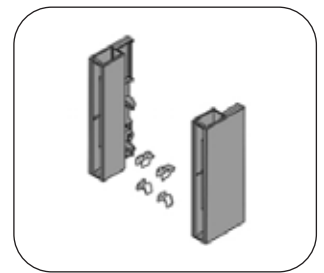

Adapter For Glass 'D' Height
TA-2124